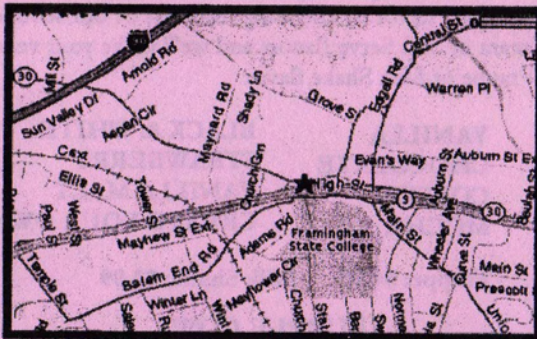

Pie	\$16.99
4" Round Cake	\$8.99
6" Round Cake	\$16.99
8" Round Cake	\$21.99
10" Round Cake	\$26.99

WE HAVE FOOD TOO!

Lobster Salad Roll	Sm: \$9.99 Lg: \$13.99
Boar's Head Jumbo Hot Dogs	\$2.49 or 2/\$4.49
Soups, Stews, & Chowders	Sm: \$3.99 Med. \$4.99
Chili Cheese Dogs	\$2.99 2/\$4.99 Qt. \$7.99

We Have CAPE COD CHIPS, Coca Cola Products, Cookies, Brownies, Ice Cream Sandwiches & more!

Come visit us, we are located in Framingham on Route 9 West.

Across the road from Framingham State College & 2.5 miles down the street from the Natick Mall.